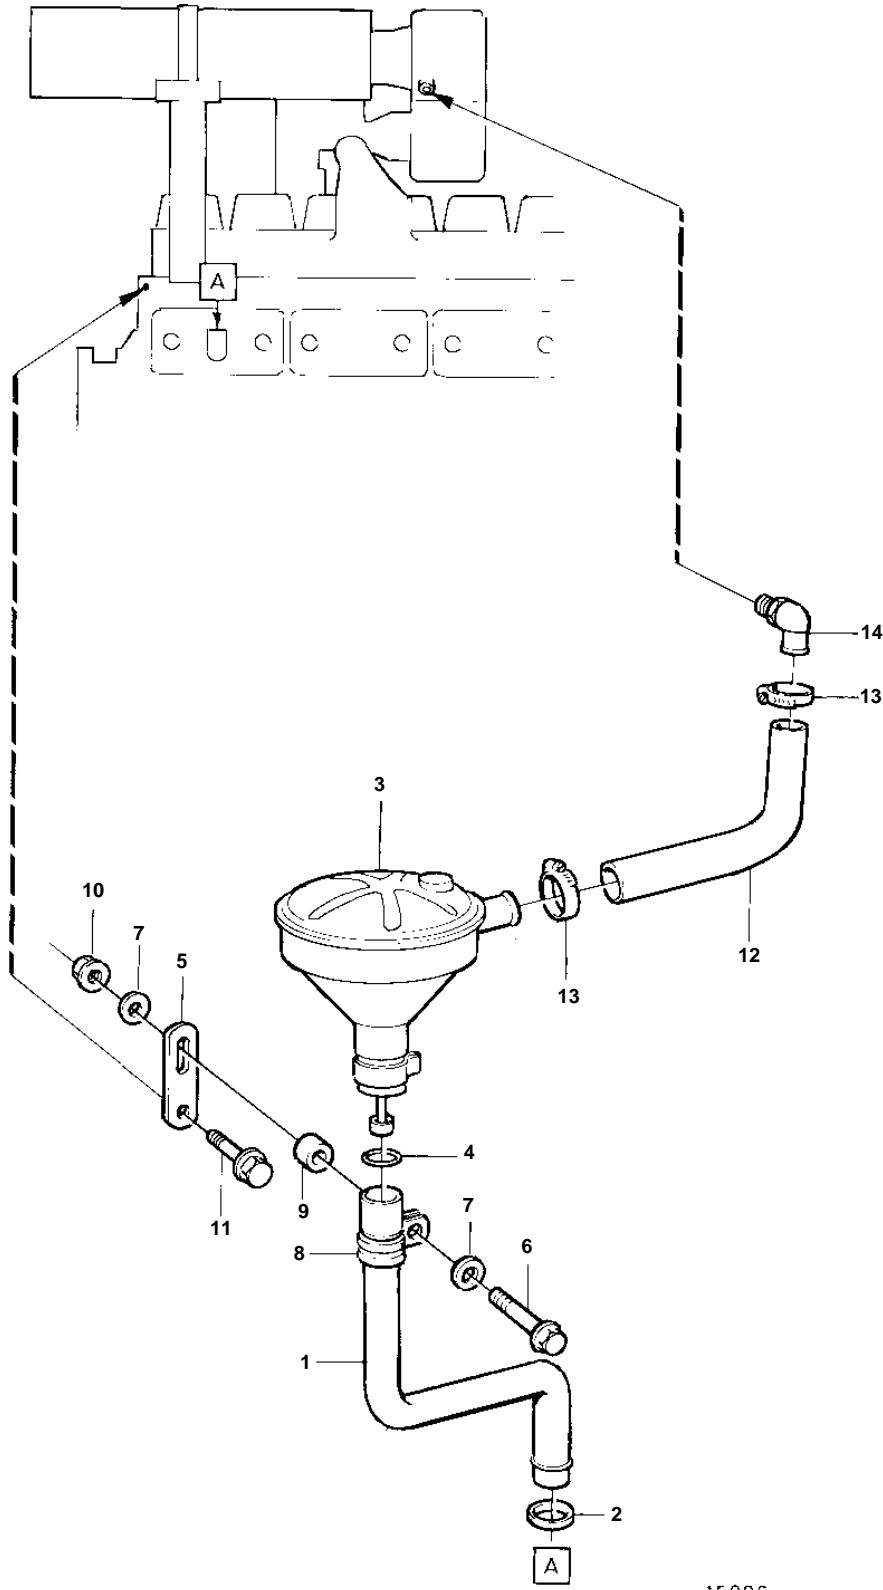

TD100G-87

TD100G-87

REF	PART NO.	QTY	DESCRIPTION	NOTES
1	3825014	1	Breather pipe	
2	421158	1	Sealing ring	
3	3825036	2	Filter	
4	949722	1	O-ring	
5	965539	1	Bracket	
6	965213	1	Screw	
7	976943	2	Washer	(960139)
8	968124	1	Clamp	
9	807425	1	Spacer sleeve	
10	945407	1	Flange nut	
11	955558	1	Screw	
12	944386	X	Hose	L=690mm
13	943474	2	Hose clamp	
14	942649	1	Nipple	